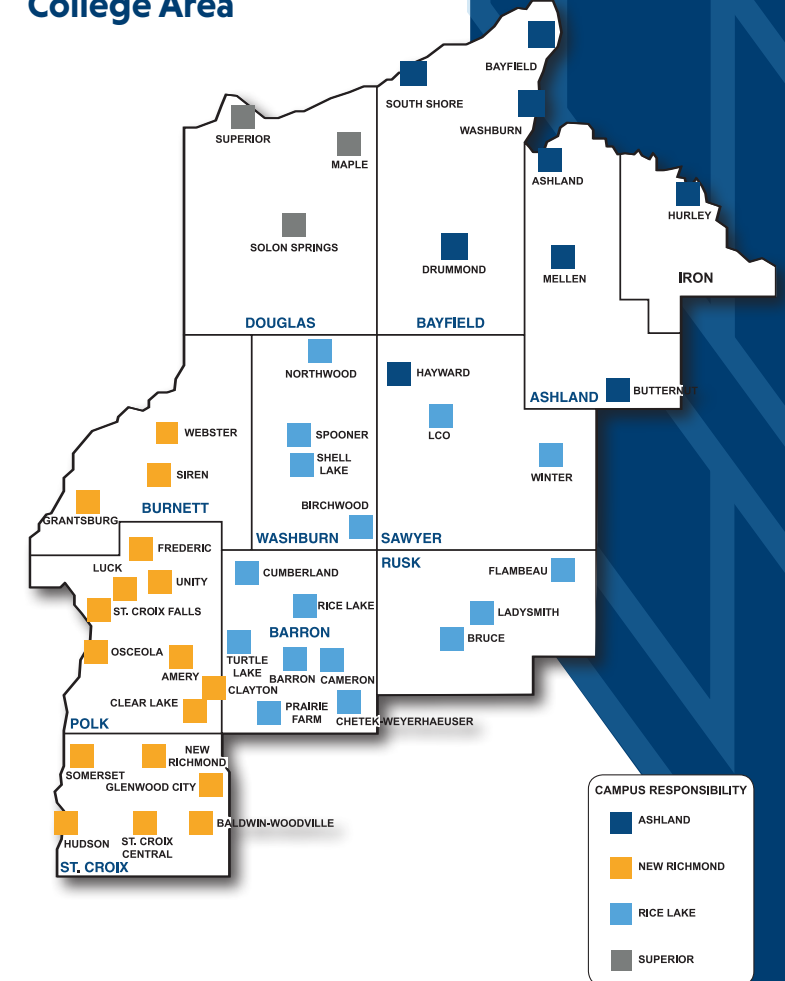

Contact your Northwood Tech Admissions Advisor after speaking to your high school counselor.

Ashland
2100 Beaser Avenue, Ashland, WI 54806
715.682.4591 | 715.682.8040 fax
Admissions Advisor: Ext. 3195

Hayward Outreach Center
15618 Windrose Lane, Suite 106,
Hayward, WI 54843
715.634.5167

Rice Lake
1900 College Drive, Rice Lake, WI 54868
715.234.7082 | 715.234.5172 fax
Admissions Advisor: Ext. 5220

Ladysmith Outreach Center
1104 Lake Avenue, Suite 1
Ladysmith, WI 54848
715.532.3399

New Richmond
1019 S. Knowles Ave, New Richmond, WI 54017
715.246.6561 | 715.246.2777 fax
Admissions Advisor: Ext. 4339

Balsam Lake Outreach Center
400 Polk County Plaza,
Balsam Lake, WI 54810
715.485.3044

Superior
600 North 21st Street, Superior, WI 54880
715.394.6677 | 715.394.3771 fax
Admissions Advisor: Ext. 6243

Go to NorthwoodTech.edu/visit to find the contact on your campus.

School Districts within the Northwood Technical College Area

- facebook.com/NorthwoodTech
- instagram.com/NorthwoodTech
- www.youtube.com/northwoodtechnicalcollege

NorthwoodTech.edu | 800.243.9482