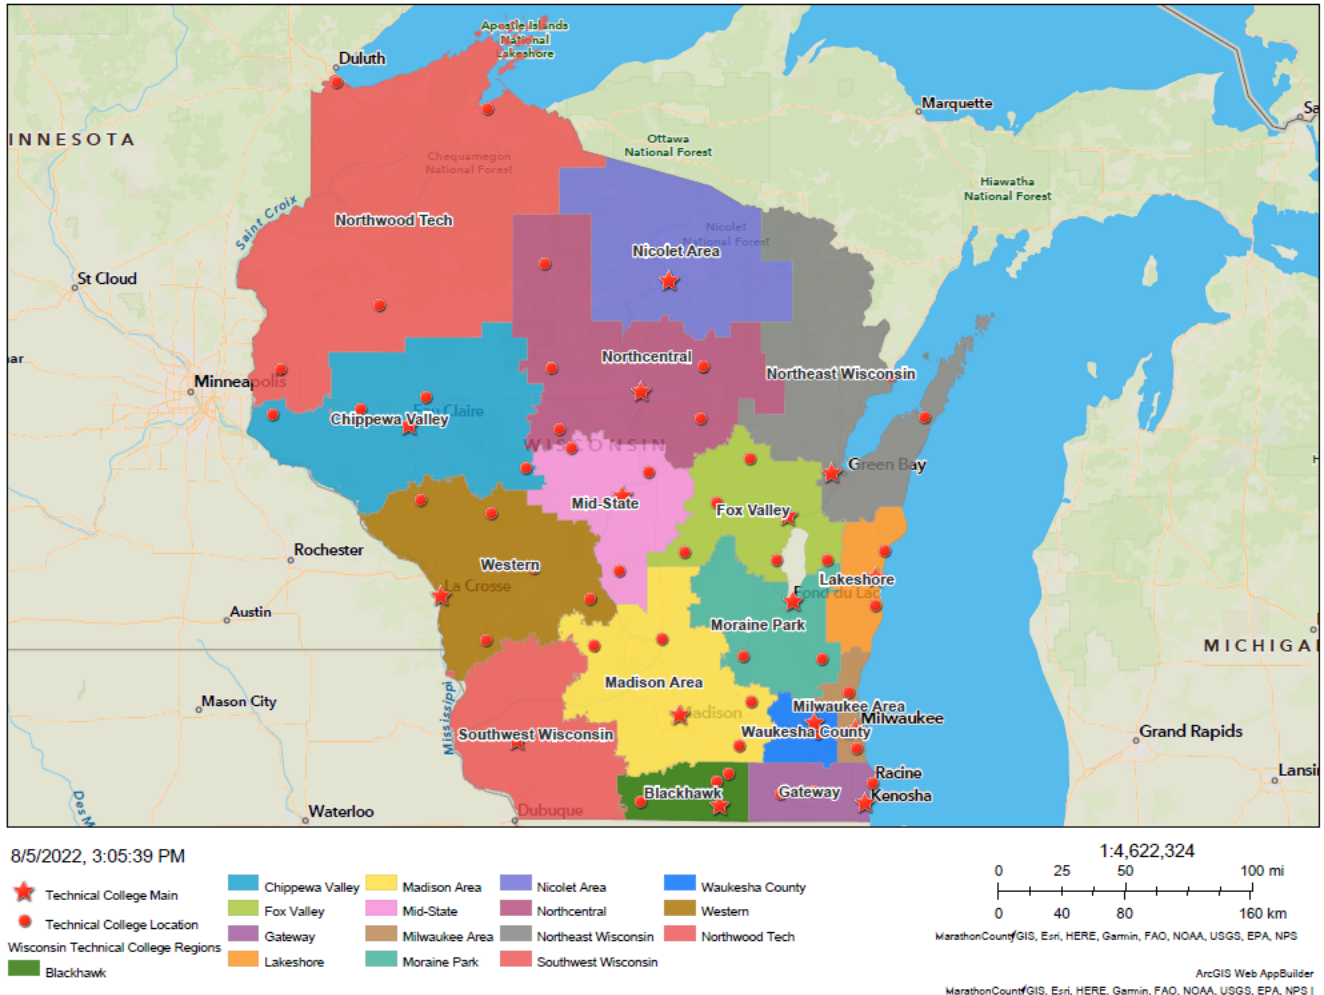

Fieldwork Student Meeting

Students meet one on one with the Northwood Technical College Academic Fieldwork Coordinator in the beginning of third semester. This conversation allows the student to provide input for their fieldwork experience. The conversation is intended to gather an inclusive picture of the student to assist the academic fieldwork coordinator in matching students to ideal and appropriate fieldwork sites.

The OTA Program does not promise, nor does it guarantee your placement to any particular site. Many factors are considered in the matching of students to fieldwork sites.

As the Academic Fieldwork Coordinator is working diligently to secure sites, remember Fieldwork II placements may be anywhere, including outside of the Northwood Technical College district. There is a possibility that sites may also be outside of Wisconsin.

Wisconsin Technical College System Map

ArcGIS Web Map

Preferred Geographical Areas for Level II Fieldwork. (Listed in order of preference.)

1. Northwood Technical College (formerly Wisconsin Indianhead)
2. Chippewa Valley, Northcentral, Mid-State, Northeast Wisconsin and Nicolet Area
3. Southwest Wisconsin, Blackhawk, Gateway, Waukesha County, Lakeshore and Moraine Park
4. Out of state